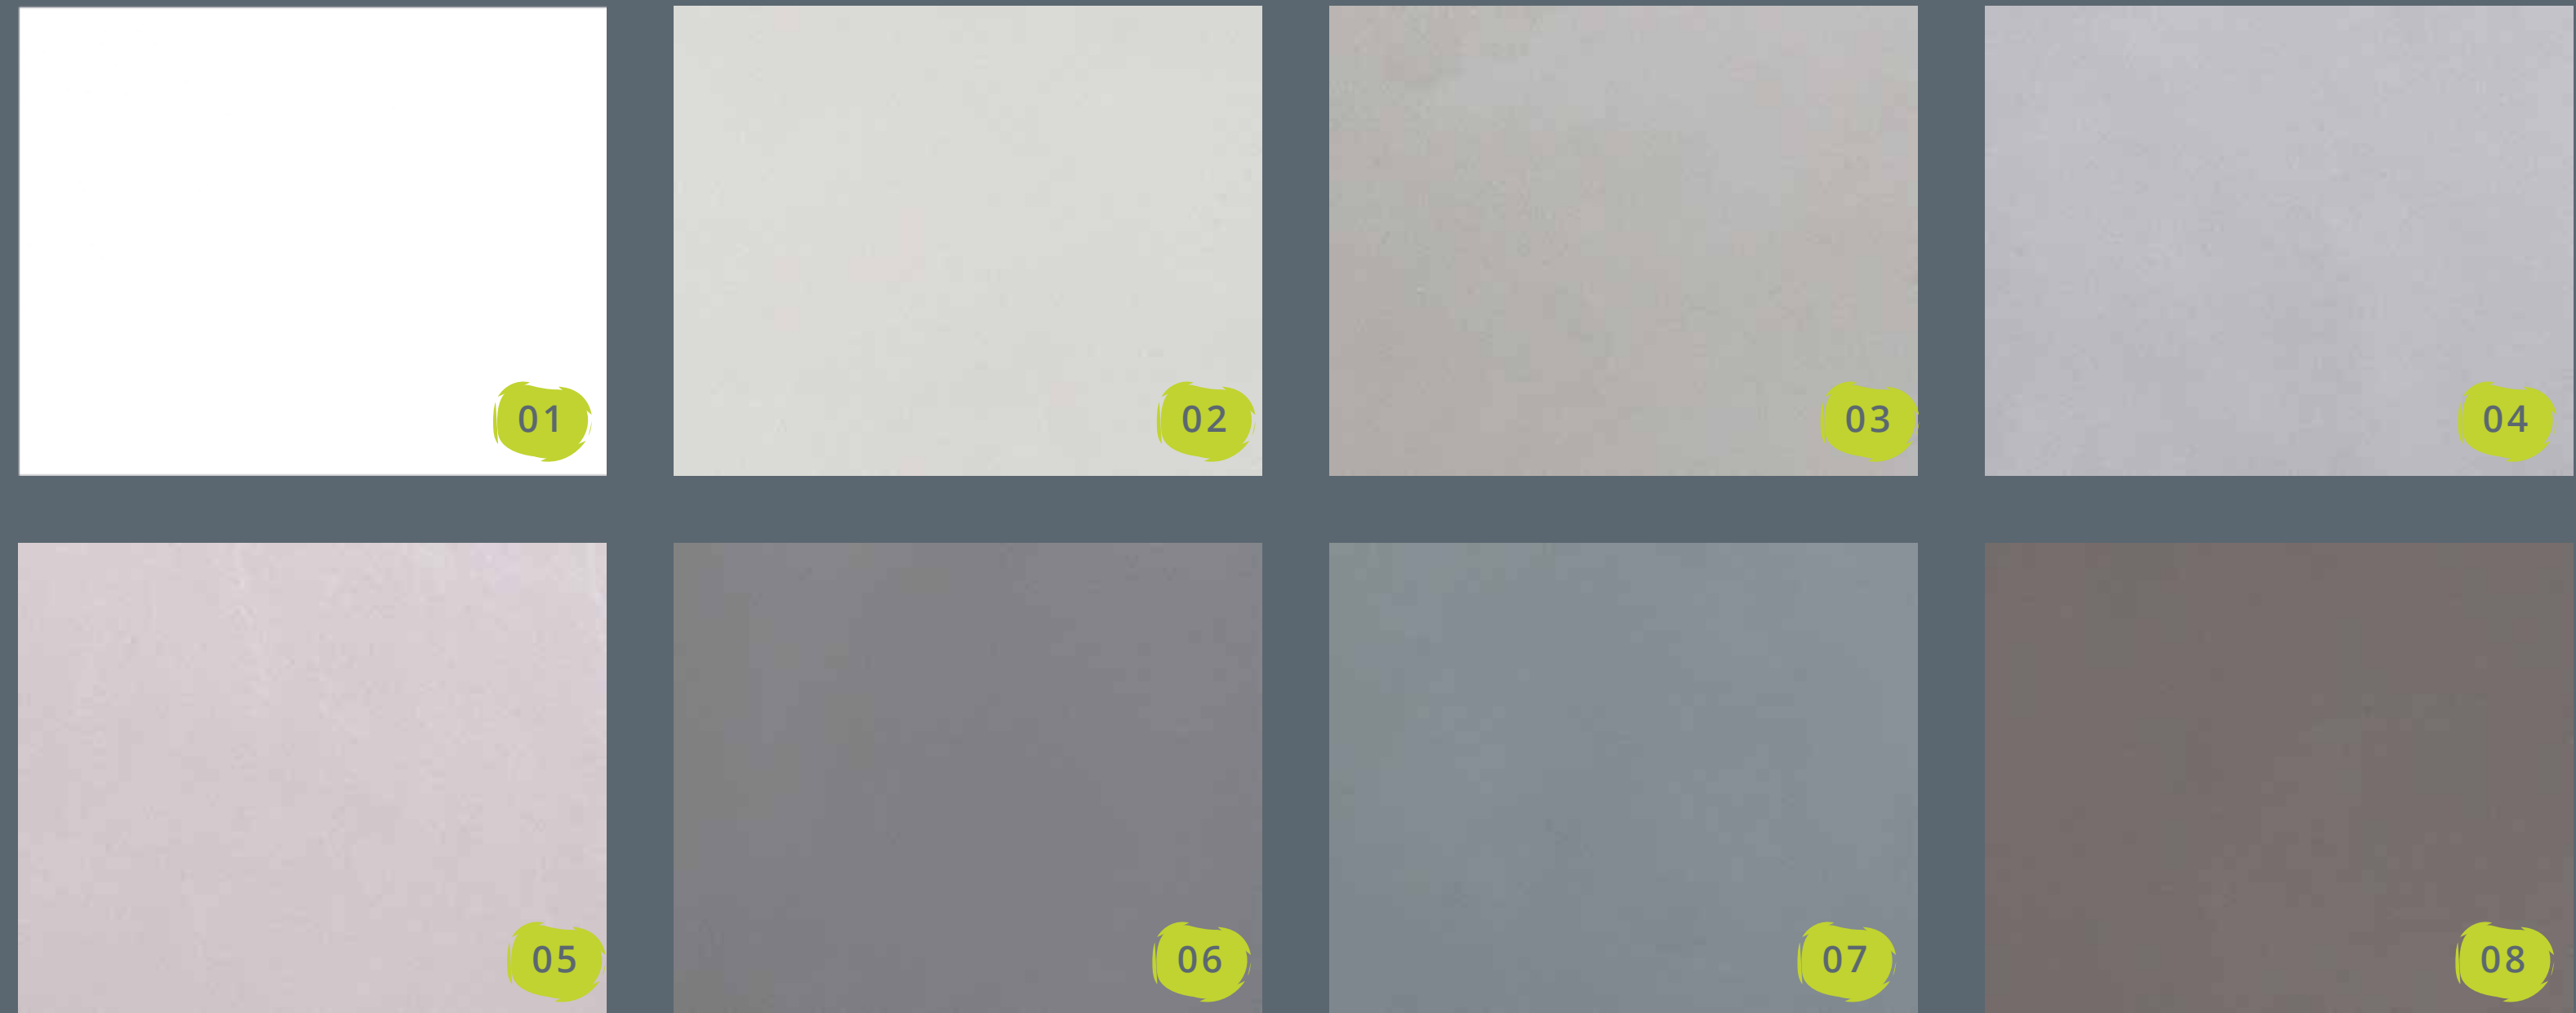

BATHROOM

Chic Gray

POLICRETE[®]
Liquid Porcelain Technology

CEMENT STYLES FOR FLOORS AND WALLS

Residential • Commercial
Industrial • Any Hard Surfaces

www.policrete.com

CEMENT COLORS

- 01. Aria
- 02. Wordly Gray
- 03. Chic Gray
- 04. Cobblestone
- 05. Perfect Taupe
- 06. Fashion Gray
- 07. Letter Gray
- 08. Black Mocha