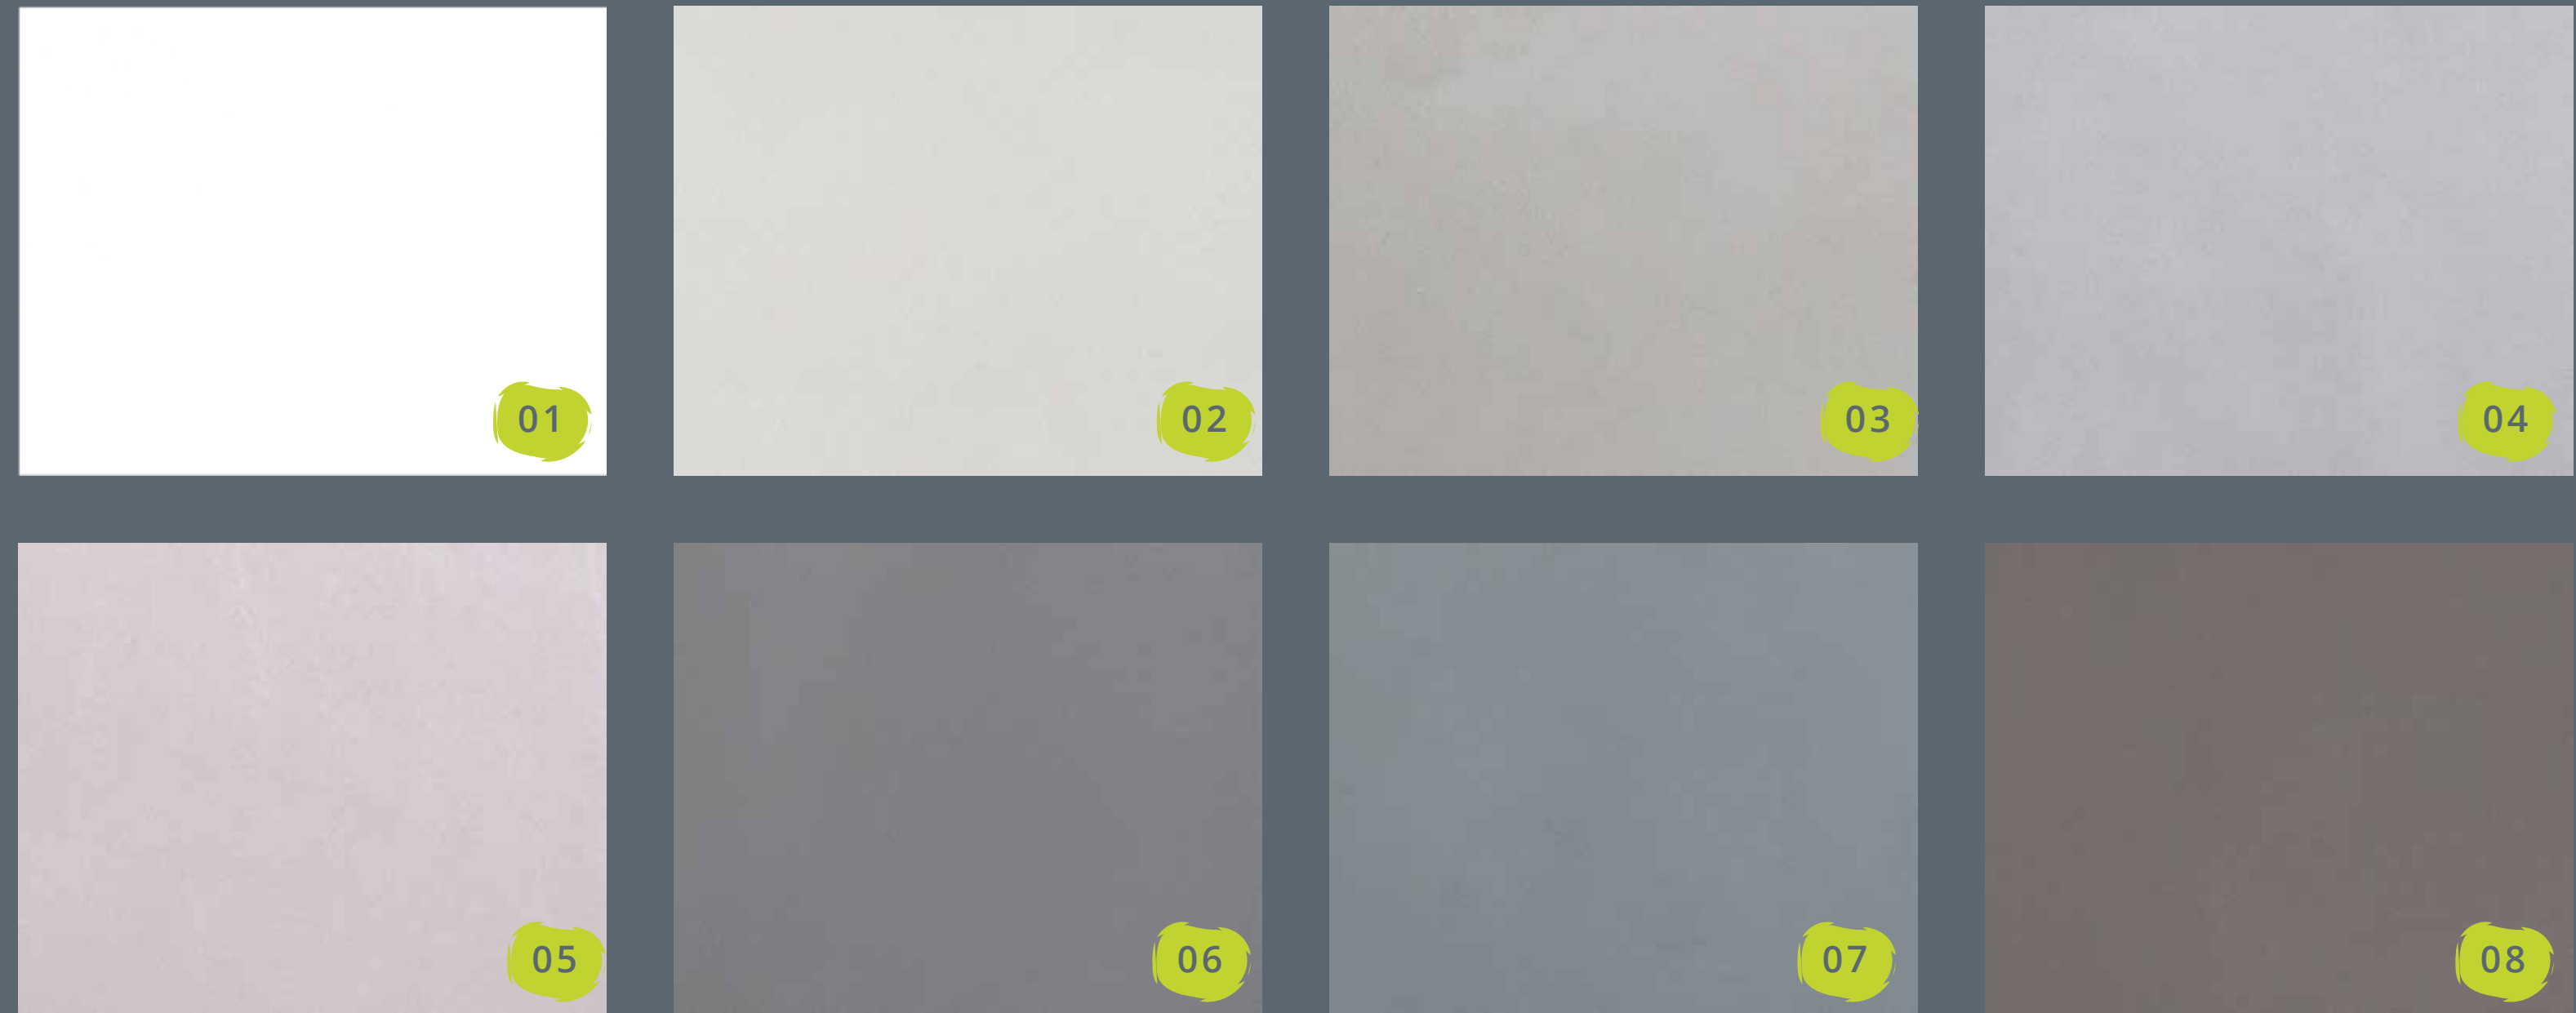

LIVING ROOM

POLICRETE[®]
Liquid Porcelain Technology

CEMENT STYLES FOR FLOORS AND WALLS

Residential • Commercial
Industrial • Any Hard Surfaces

Wordly Gray

www.policrete.com

CEMENT COLORS

- 01. Aria
- 02. Wordly Gray
- 03. Chic Gray
- 04. Cobblestone
- 05. Perfect Taupe
- 06. Fashion Gray
- 07. Letter Gray
- 08. Black Mocha

MAXIMUM DURABILITY